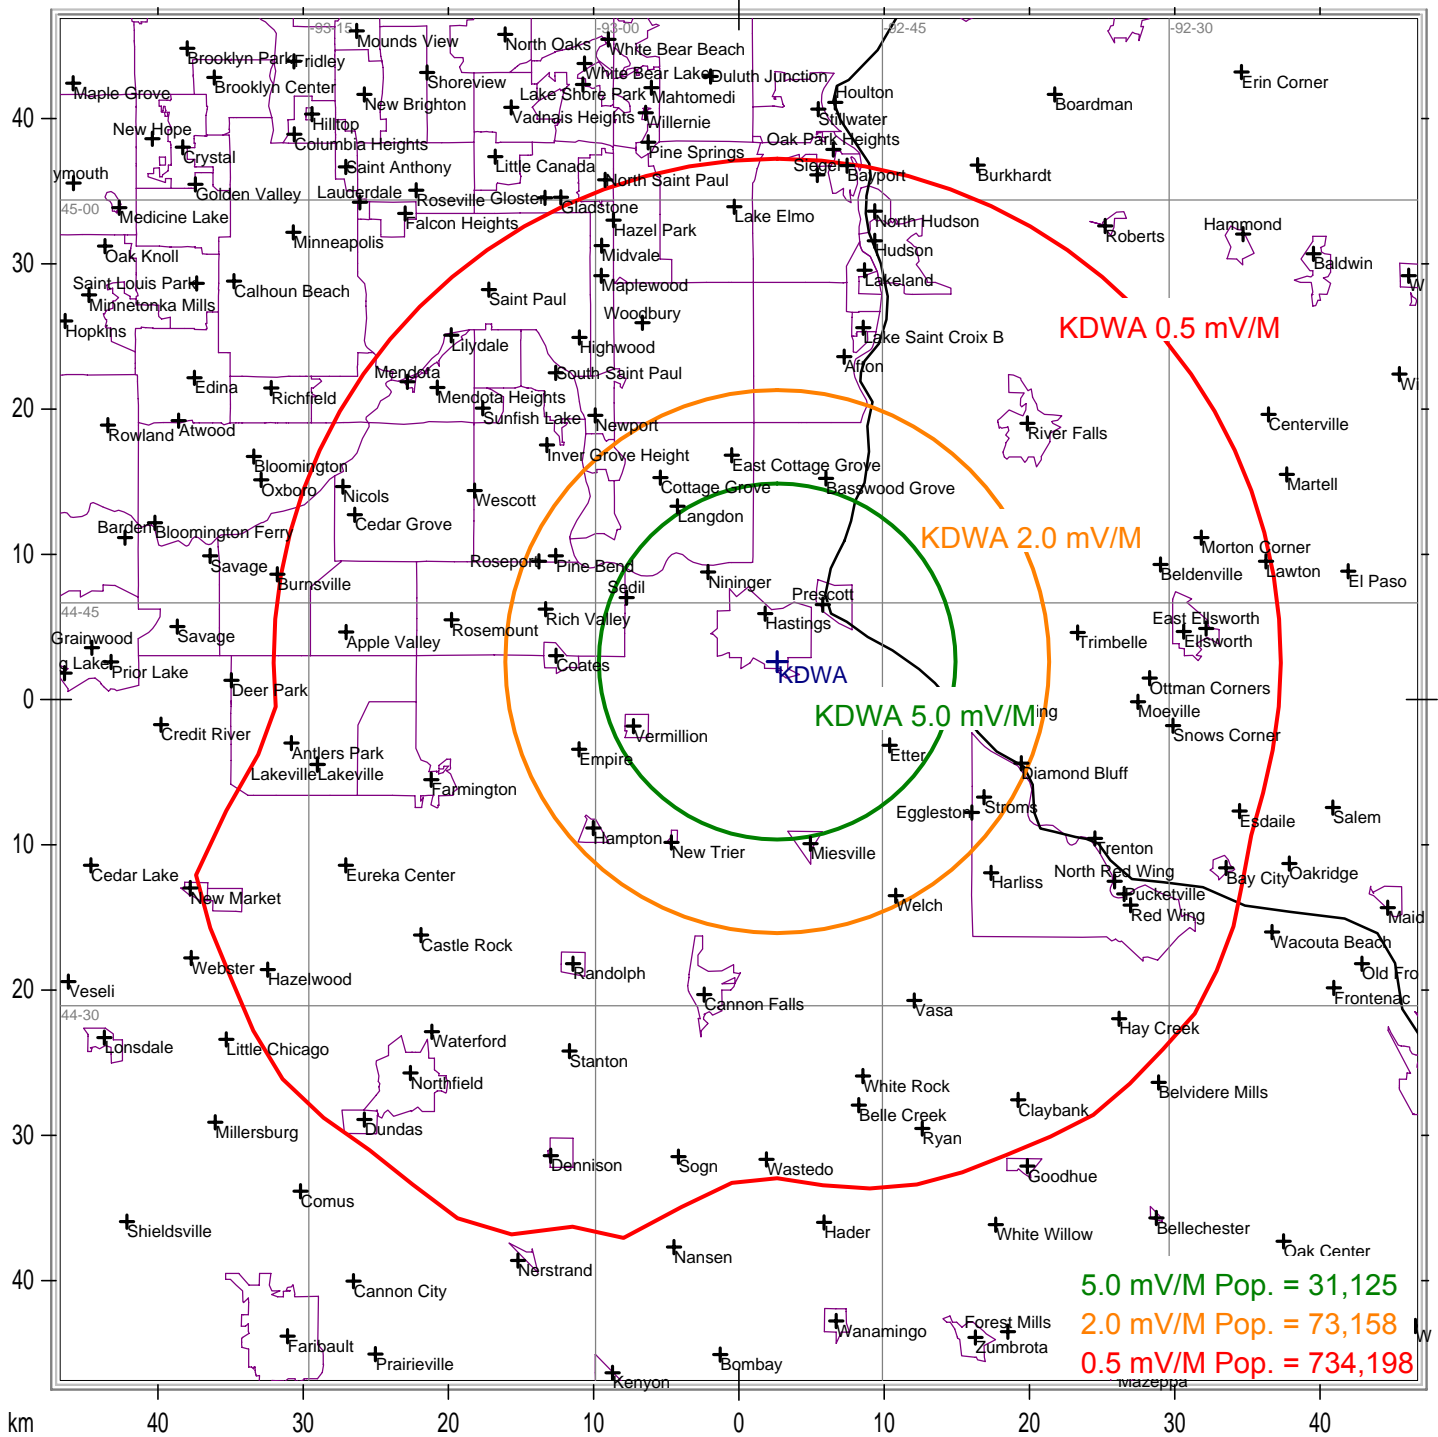

KDWA (Hastings, MN) - 5.0 mV/M, 2.0 mV/M, & 0.5 mV/M Contours - AM 1460

State Borders City Borders Lat/Lon Grid

44-42-49.0 N  
92-50-30.0 W  
ERP = 1.0 kW

Map Scale: 1:520391 1 cm = 5.20 km V/H Size: 93.76 x 93.44 km