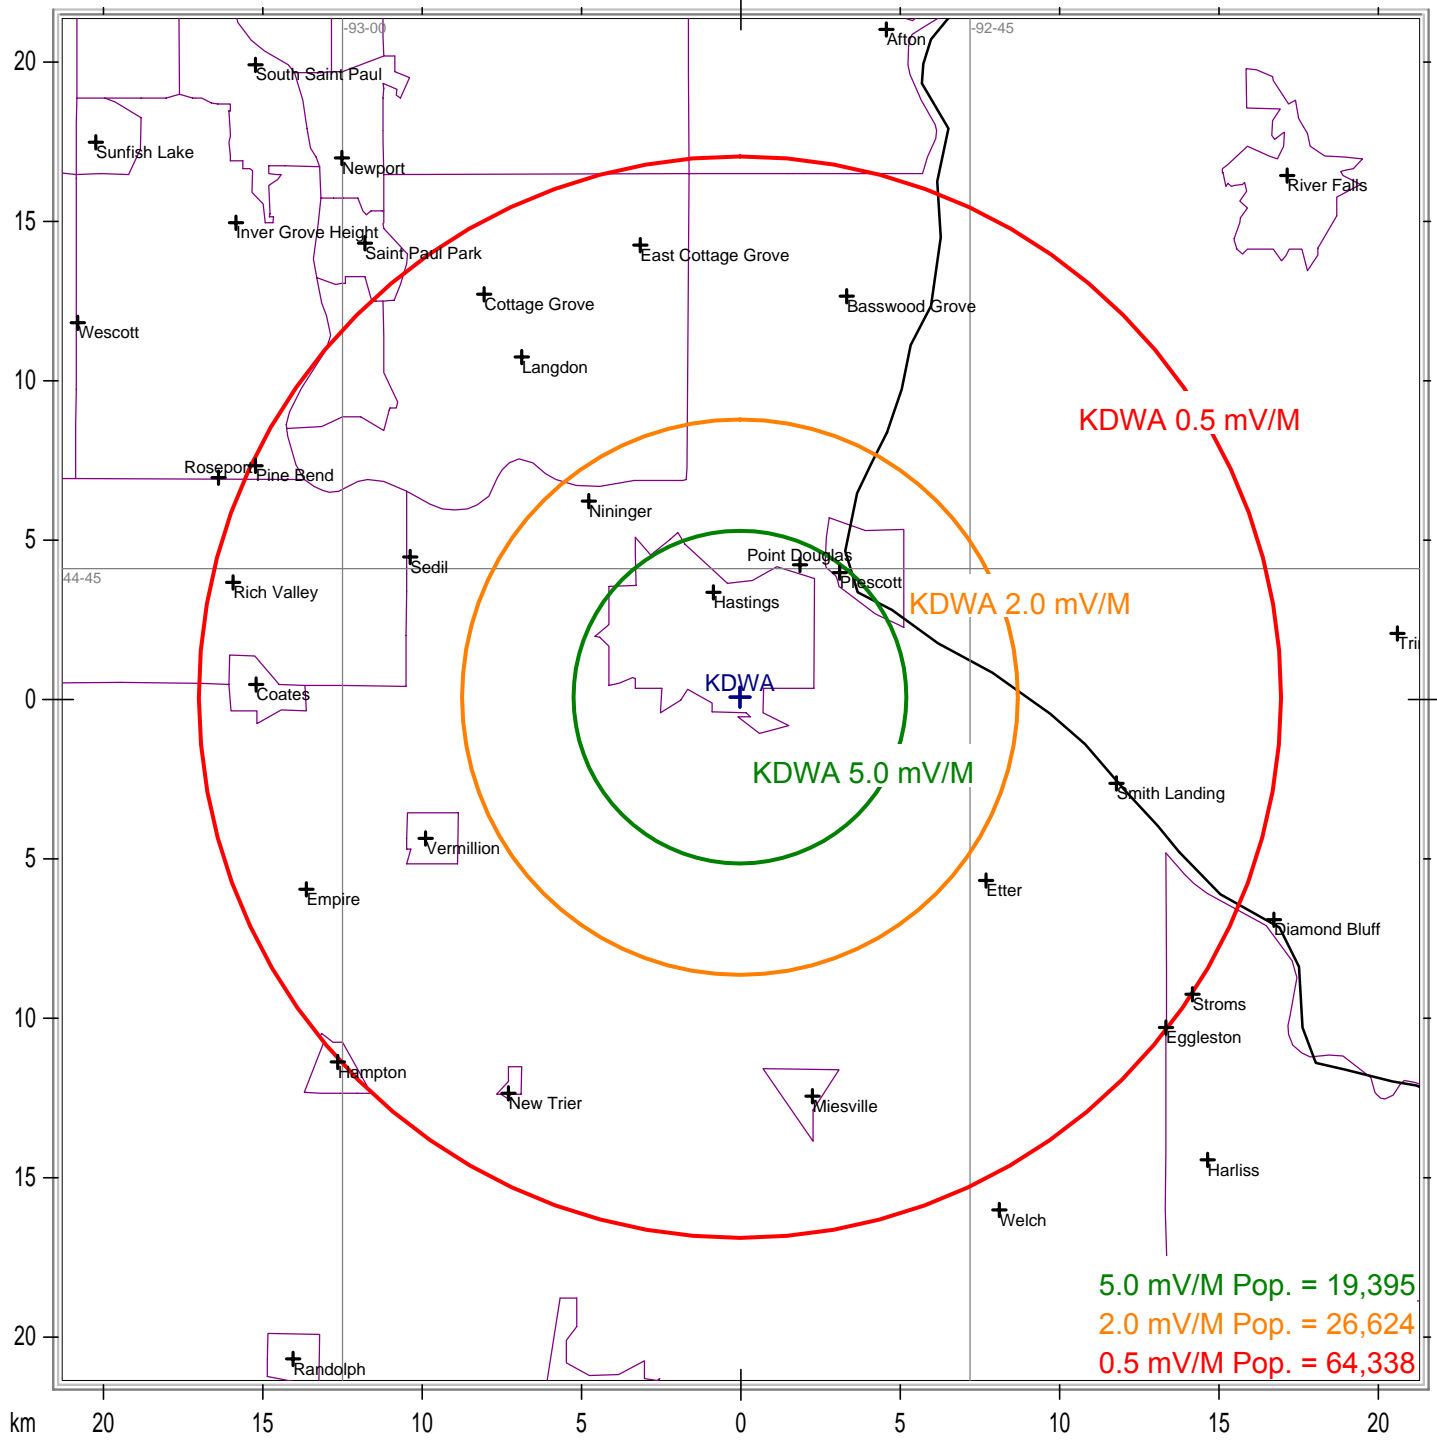

KDWA (Hastings, MN) - 5.0 mV/M , 2.0 mV/M , & .5 mV/M Nighttime Contours - AM 1460

State Borders City Borders Lat/Lon Grid

44-42-49.0 N
92-50-30.0 W
ERP = 0.041 kW

Map Scale: 1:237162 1 cm = 2.37 km V/H Size: 42.73 x 42.58 km