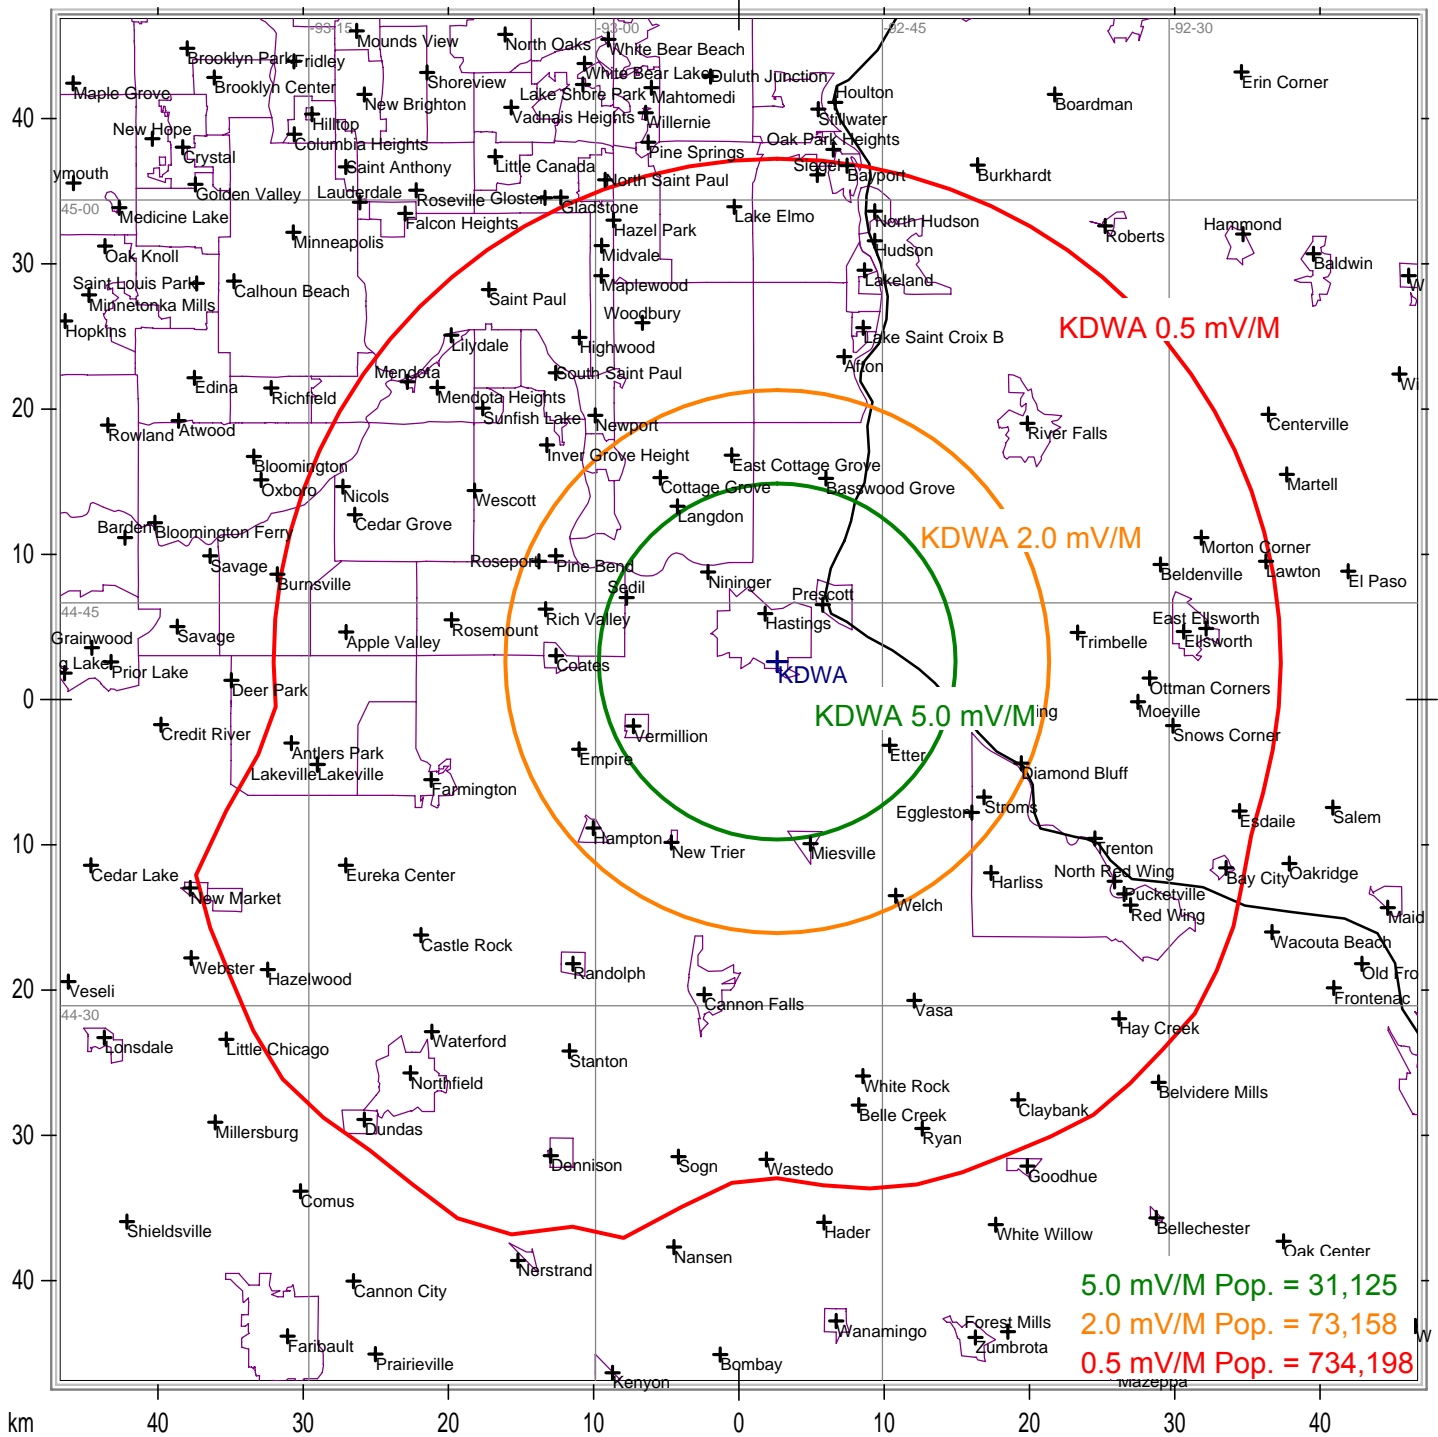

KDWA (Hastings, MN) - 5.0 mV/M, 2.0 mV/M, & 0.5 mV/M Contours - AM 1460

State Borders City Borders Lat/Lon Grid

44-42-49.0 N
92-50-30.0 W
ERP = 1.0 kW

Map Scale: 1:520391 1 cm = 5.20 km V/H Size: 93.76 x 93.44 km